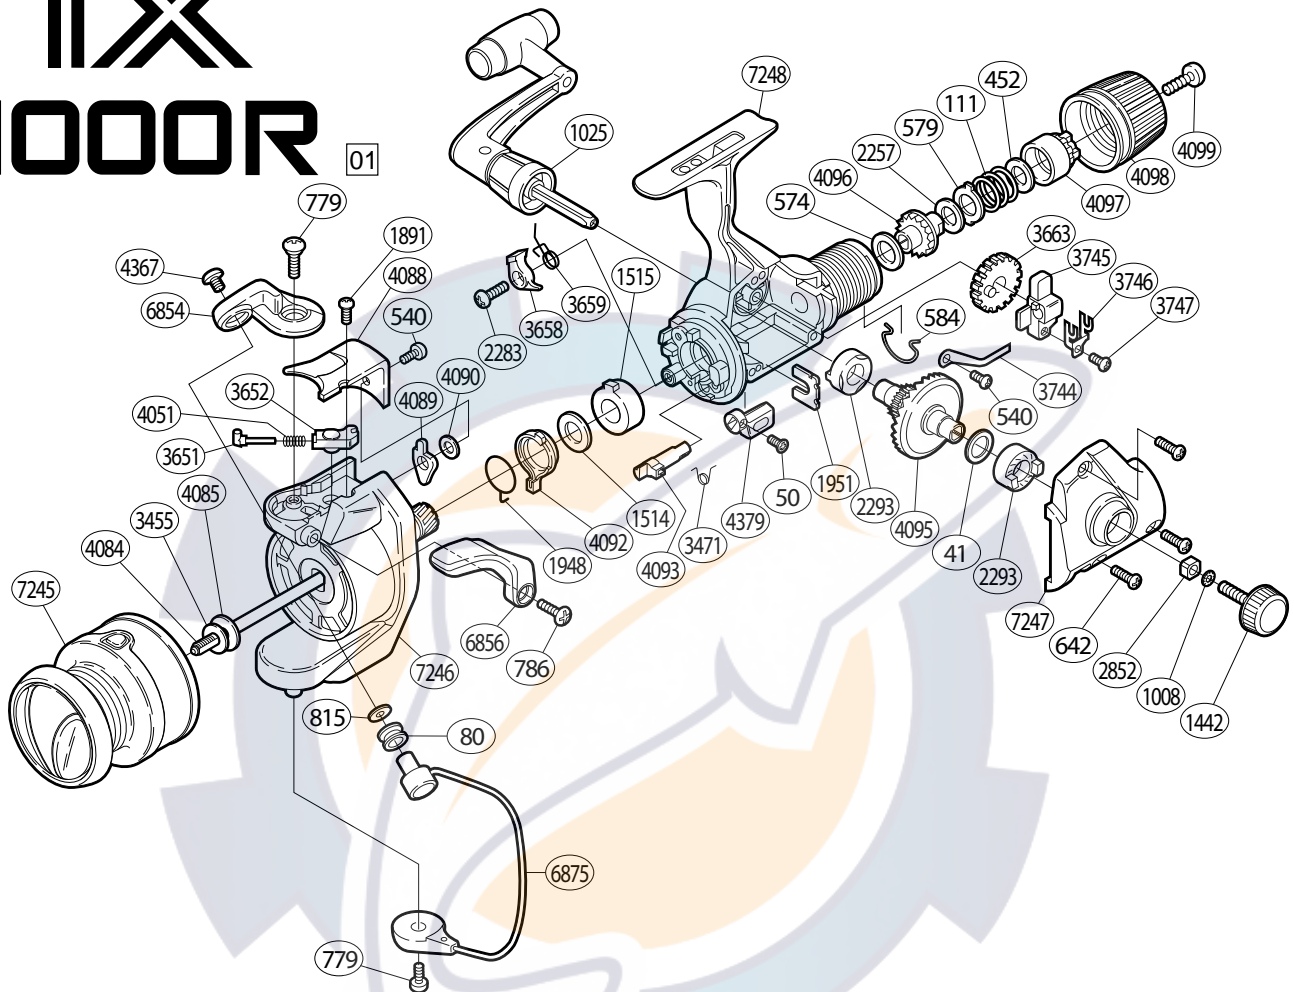

IX 1000R

Part No.	Description
RD 0041	Drive Gear Washer
RD 0050	Anti-Reverse Lever Screw
RD 0080	Line Roller
RD 0111	Drag Coil Spring
RD 0452	Drag Spring Washer
RD 0540	Multi-Purpose Screw
RD 0574	Drag Washer "C" (cloth)
RD 0579	Eared Washer "B"
RD 0584	Hold Click Spring
RD 0642	Side Cover Screw
RD 0779	Multi-Purpose Screw
RD 0786	Trigger Screw
RD 0815	Line Roller Washer
RD 1008	Handle Lock Washer
RD 1025	Handle Assembly
RD 1442	Handle Screw Cap
RD 1514	Bushing Washer
RD 1515	Bushing
RD 1891	Bail Spring Cover Screw
RD 1948	Anti-Reverse Lock Out Spring

Part No.	Description
RD 1951	Rotor Lock
RD 2257	Drag Washer "H" (blue)
RD 2283	Anti-Reverse Pawl Screw
RD 2293	Drive Gear Bushing
RD 2852	Handle Screw Lock
RD 3455	Spool Washer
RD 3471	Anti-Reverse Cam Spring
RD 3651	Bail Spring Guide (A)
RD 3652	Bail Spring Guide (B)
RD 3658	Anti-Reverse Pawl
RD 3659	Anti-Reverse Pawl Spring
RD 3663	Oscillating Gear
RD 3744	Drag Click
RD 3745	Oscillating Slider
RD 3746	Oscillating Slider Retainer
RD 3747	Slider Retainer Screw
RD 4051	Bail Spring
RD 4084	Main Shaft
RD 4085	Spool Support
RD 4088	Bail Spring Cover

Part No.	Description
RD 4089	Bail Trip Lever
RD 4090	Bail Trip Lever Washer
RD 4092	Anti-Reverse Lock Out
RD 4093	Anti-Reverse Cam
RD 4095	Drive Gear
RD 4096	Drag Shaft
RD 4097	Pressure Screw
RD 4098	Drag Knob
RD 4099	Drag Knob Screw
RD 4367	Line Roller Screw
RD 4379	Anti-Reverse Lever
RD 6854	Bail Arm
RD 6856	Quick-Fire II Trigger
RD 6875	Bail Assembly
RD 7245	Spool Assembly
RD 7246	Rotor Assembly
RD 7247	Side Cover
RD 7248	Body